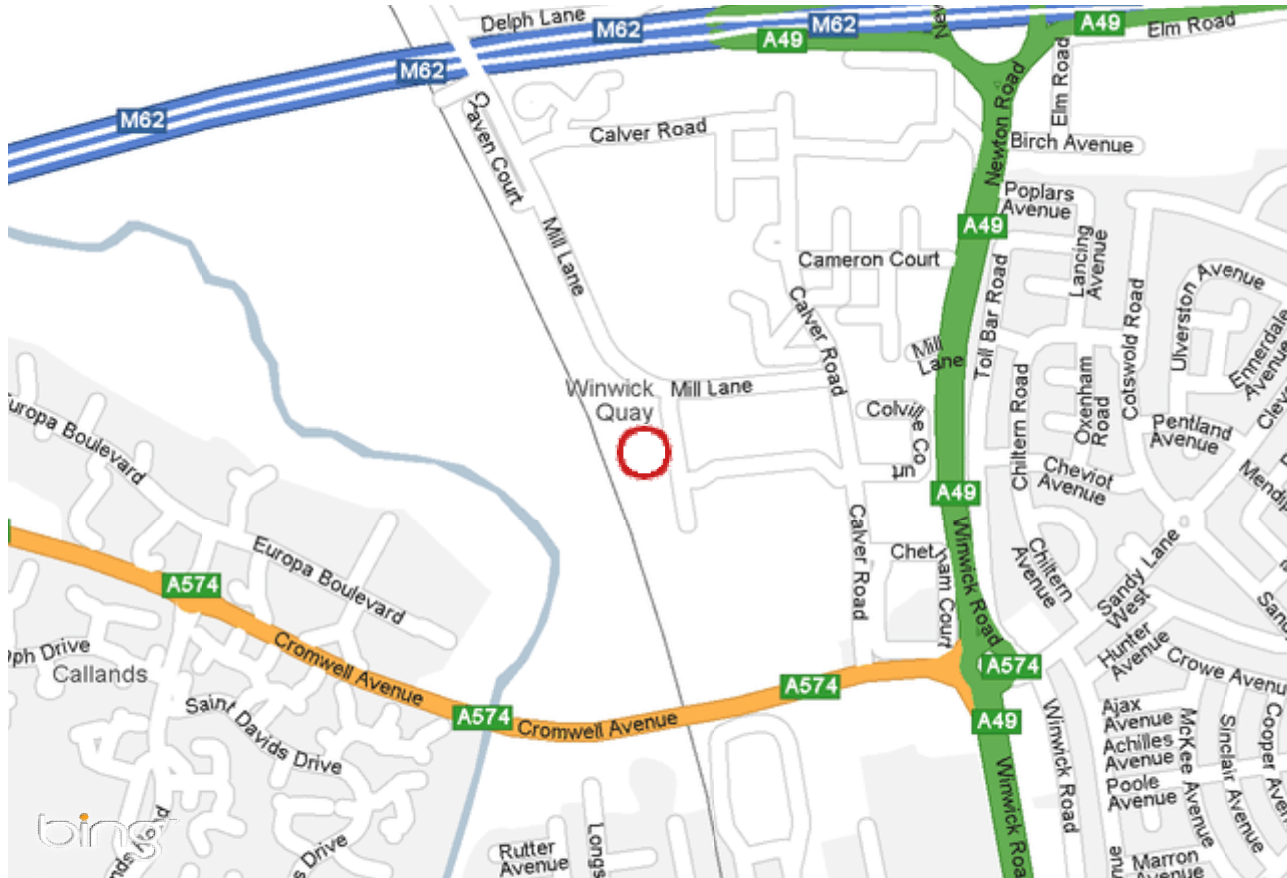

CLICK HERE to save up to **75%** on reservations in over **52,000 hotels worldwide**

Map of WA2 8UF

Map Data © 2007 Tele Atlas / © Crown Copyright

300yards Terms of use

Nearest transport link

Railway: Warrington Central (1.80mi, 2.90km)

Your notes

Leave the M62 at junction 9 and follow signs for Warrington. At the 1st roundabout take your 3rd exit, then get into the right-hand filter lane and turn right at the traffic lights. Take your 2nd left and then we are 200 yards on your left off West Quay Rd.